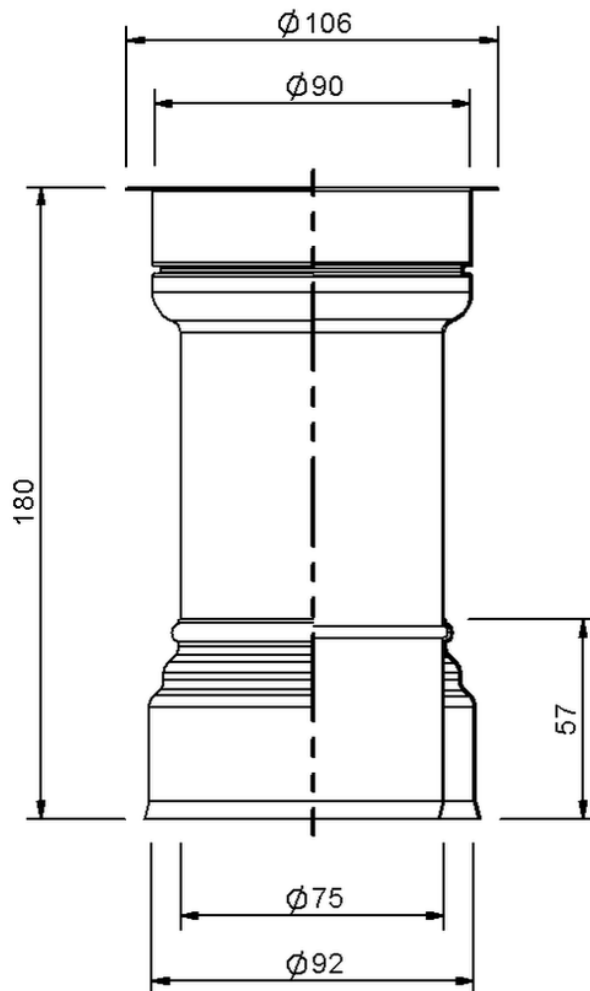

Technical drawing
Sita**Concrete** DN 70, 180 mm

SitaConcrete DN 70, 180 mm
180 mm

Article number
340218

Changes possible due to technical development, subject to mistakes and printing errors.

Sita Bauelemente GmbH * Ferdinand-Braun-Strasse 1 * 33378 Rheda-Wiedenbrück, Germany * Tel +49 2522 8340-0 * Fax +49 2522 8340-100 * info@sita-bauelemente.de * www.sita-bauelemente.de