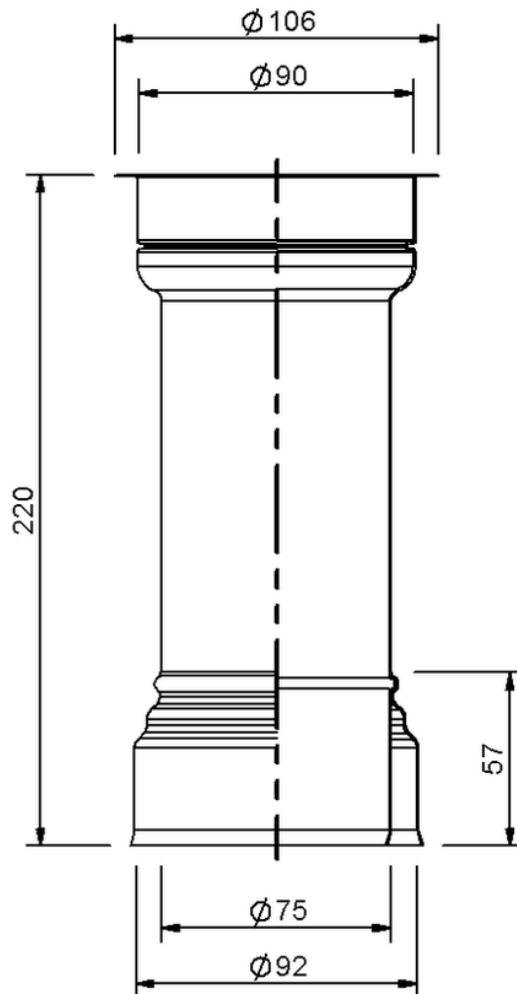

Technical drawing  
Sita**Concrete** DN 70, 220 mm

---

---

SitaConcrete DN 70, 220 mm  
220 mm

Article number  
340222

Changes possible due to technical development, subject to mistakes and printing errors.