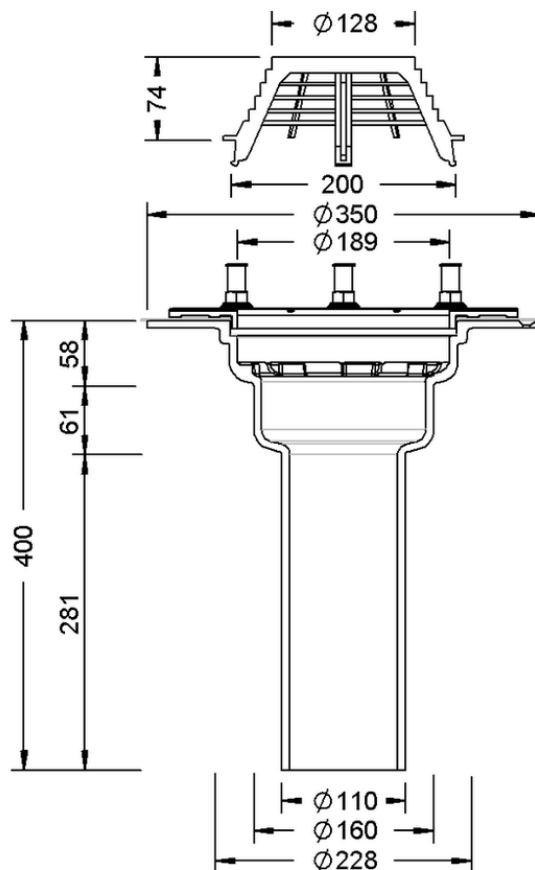

Technical drawing Sita**Multi** DN 100

SitaMulti DN 100, with Screw-on flange

Article number

400499

Changes possible due to technical development, subject to mistakes and printing errors.

Sita Bauelemente GmbH * Ferdinand-Braun-Strasse 1 * 33378 Rheda-Wiedenbrück, Germany * Tel +49 2522 8340-0 * Fax +49 2522 8340-100 * info@sita-bauelemente.de * www.sita-bauelemente.de