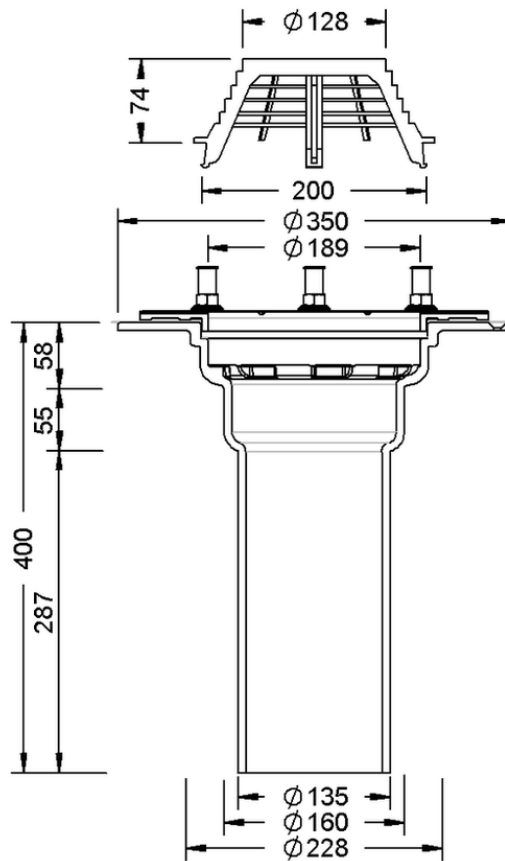

# Technical drawing Sita**Multi** DN 125

---

---

SitaMulti DN 125, with Screw-on flange

Article number

400699

Changes possible due to technical development, subject to mistakes and printing errors.

Sita Bauelemente GmbH \* Ferdinand-Braun-Strasse 1 \* 33378 Rheda-Wiedenbrück, Germany \* Tel +49 2522 8340-0 \* Fax +49 2522 8340-100 \* info@sita-bauelemente.de \* www.sita-bauelemente.de