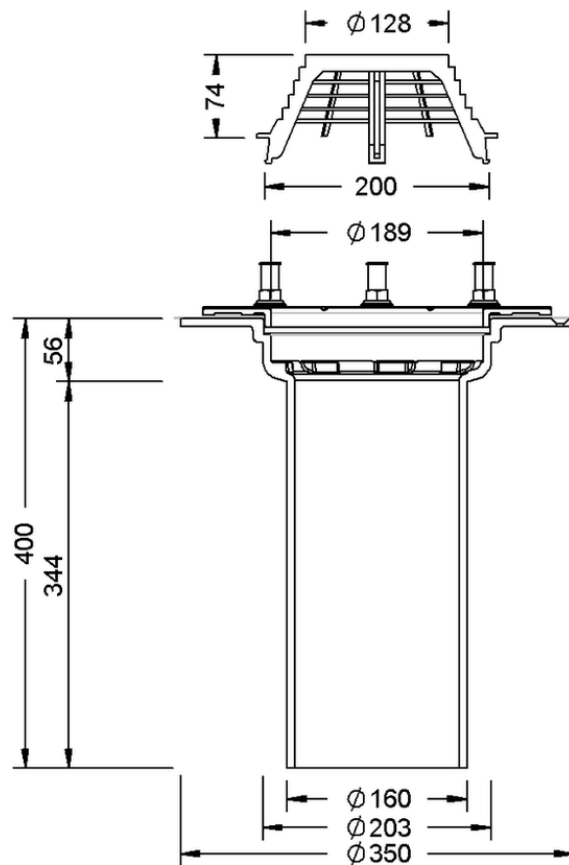

Technical drawing Sita**Multi** DN 150

SitaMulti DN 150, with Screw-on flange

Article number

400899

Changes possible due to technical development, subject to mistakes and printing errors.

Sita Bauelemente GmbH * Ferdinand-Braun-Strasse 1 * 33378 Rheda-Wiedenbrück, Germany * Tel +49 2522 8340-0 * Fax +49 2522 8340-100 * info@sita-bauelemente.de * www.sita-bauelemente.de