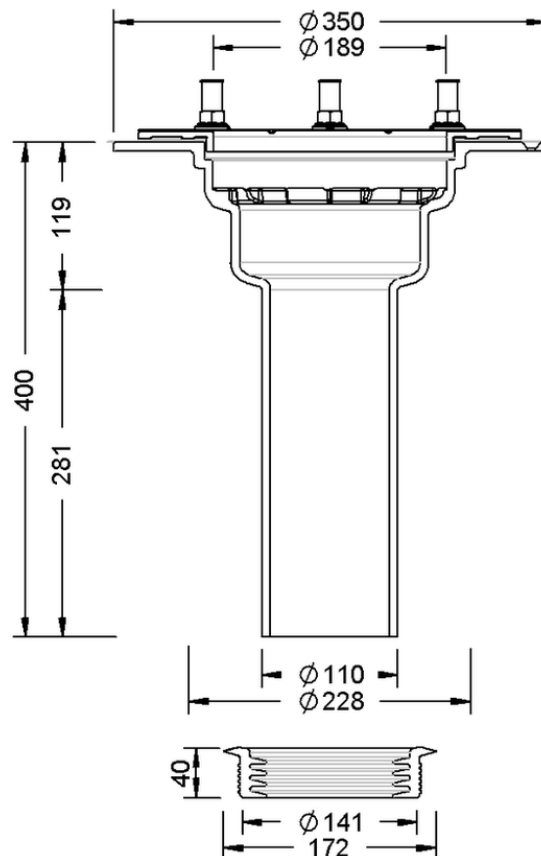

Technical drawing

Sita**Multi** extension element

SitaMulti extension element, with Screw-on flange

Article number

402799

Changes possible due to technical development, subject to mistakes and printing errors.