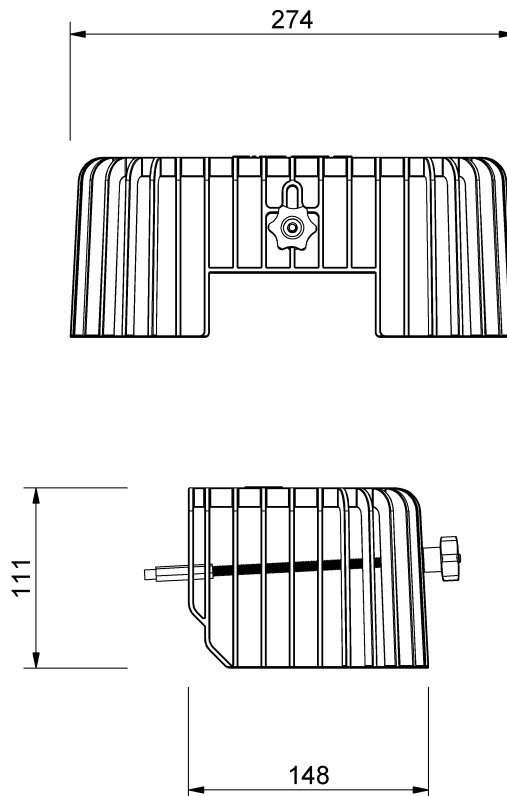

# Technical drawing Sita**Vasant** Double dome grate

---

---

SitaVasant Double dome grate, made of Polyamide

Article number

512000

---

Changes possible due to technical development, subject to mistakes and printing errors.