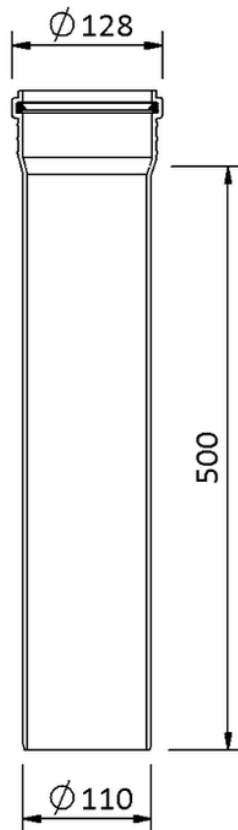

Technical drawing
Sita**Pipe** PP pipe DN 100 500 mm

SitaPipe PP pipe DN 100 500 mm, DIN EN 1451-1

Article number

60001105

Changes possible due to technical development, subject to mistakes and printing errors.