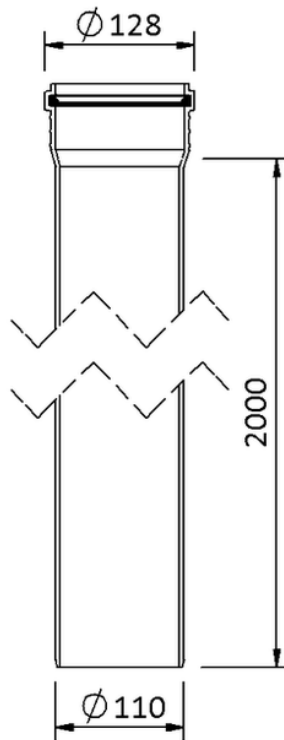

Technical drawing
Sita**Pipe** PP pipe DN 100 2000 mm

SitaPipe PP pipe DN 100 2000 mm, DIN EN 1451-1

Article number

60001120

Changes possible due to technical development, subject to mistakes and printing errors.