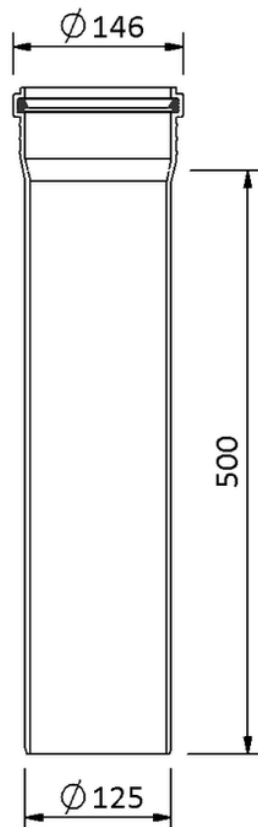

Technical drawing
Sita**Pipe** PP pipe DN 125 500 mm

SitaPipe PP pipe DN 125 500 mm, DIN EN 1451-1

Article number

60001205

Changes possible due to technical development, subject to mistakes and printing errors.