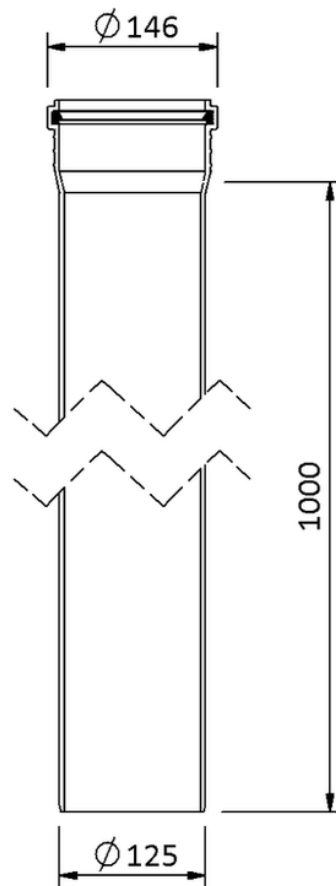

Technical drawing
Sita**Pipe** PP pipe DN 125 1000 mm

SitaPipe PP pipe DN 125 1000 mm, DIN EN 1451-1

Article number

60001210

Changes possible due to technical development, subject to mistakes and printing errors.