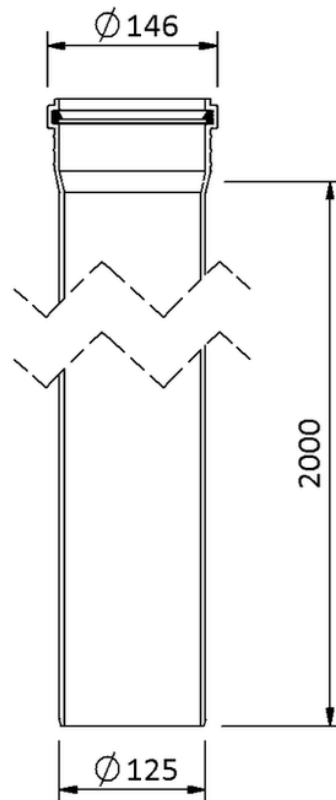

Technical drawing
Sita**Pipe** PP pipe DN 125 2000 mm

SitaPipe PP pipe DN 125 2000 mm, DIN EN 1451-1

Article number

60001220

Changes possible due to technical development, subject to mistakes and printing errors.