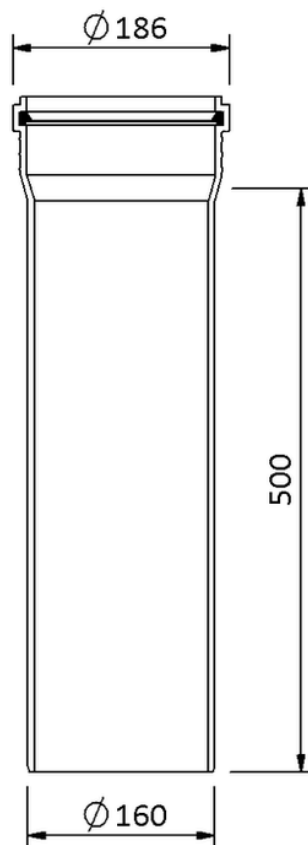

Technical drawing
Sita**Pipe** PP pipe DN 150 500 mm

SitaPipe PP pipe DN 150 500 mm, DIN EN 1451-1

Article number

60001605

Changes possible due to technical development, subject to mistakes and printing errors.