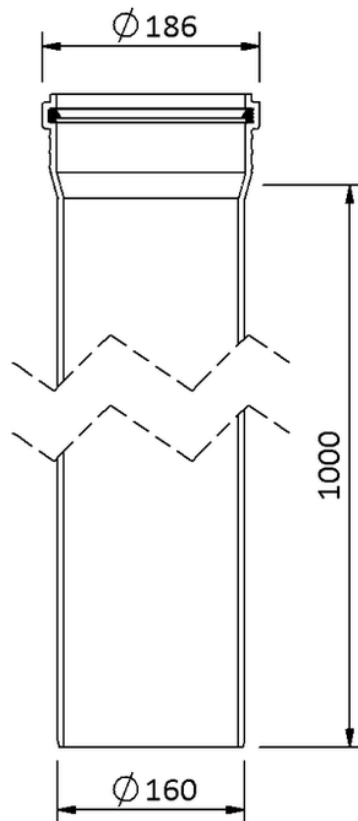

Technical drawing
Sita**Pipe** PP pipe DN 150 1000 mm

SitaPipe PP pipe DN 150 1000 mm, DIN EN 1451-1

Article number

60001610

Changes possible due to technical development, subject to mistakes and printing errors.