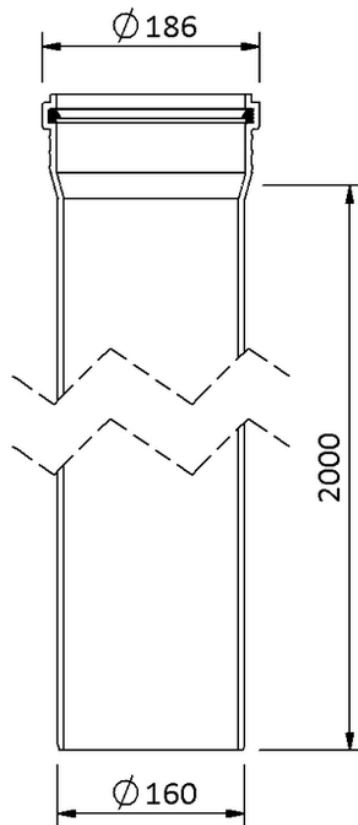

Technical drawing  
Sita**Pipe** PP pipe DN 150 2000 mm

---

---

SitaPipe PP pipe DN 150 2000 mm, DIN EN 1451-1

Article number

60001620

Changes possible due to technical development, subject to mistakes and printing errors.