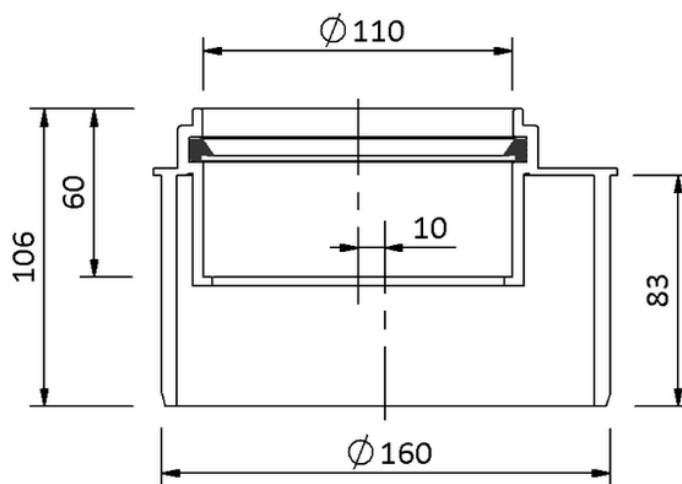

Technical drawing

SitaPipe PP transition piece eccentric DN 100/150

SitaPipe PP transition piece eccentric DN 100/150, DIN EN 1451-1

Article number

60011116

Changes possible due to technical development, subject to mistakes and printing errors.