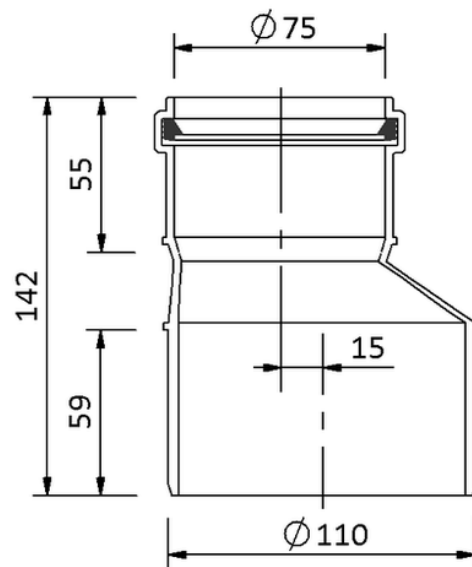

## Technical drawing

### SitaPipe PP transition piece eccentric DN 70/100

---

---

SitaPipe PP transition piece eccentric DN 70/100, DIN EN 1451-1

Article number

60011175

Changes possible due to technical development, subject to mistakes and printing errors.