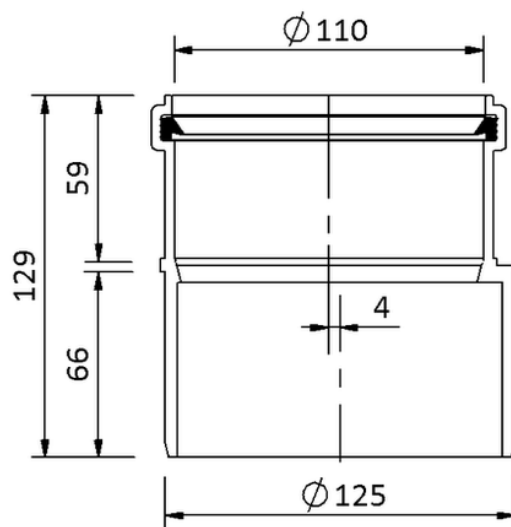

## Technical drawing

### SitaPipe PP transition piece eccentric DN 100/125

---

---

SitaPipe PP transition piece eccentric DN 100/125, DIN EN 1451-1

Article number

60011211

Changes possible due to technical development, subject to mistakes and printing errors.