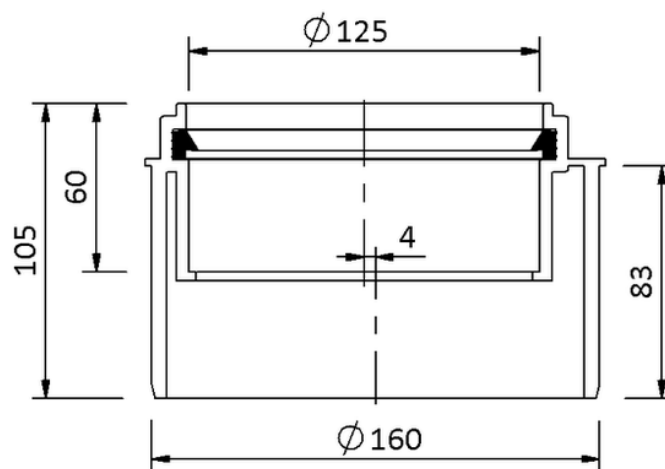

## Technical drawing

### SitaPipe PP transition piece eccentric DN 125/150

---

---

SitaPipe PP transition piece eccentric DN 125/150, DIN EN 1451-1

Article number

60011216

Changes possible due to technical development, subject to mistakes and printing errors.