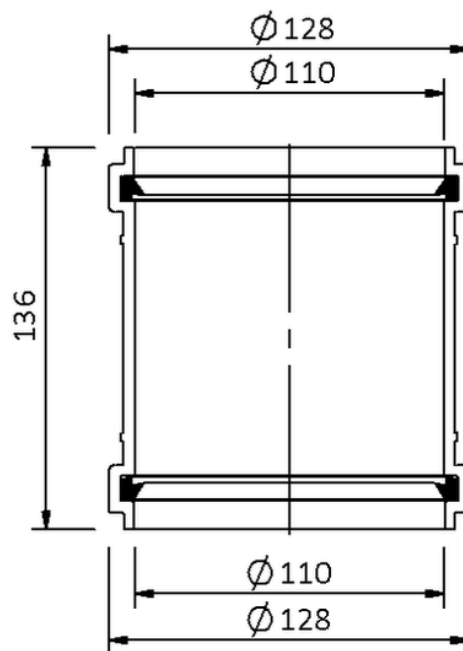

# Technical drawing

## SitaPipe PP slide-over coupler DN 100

---

---

SitaPipe PP slide-over coupler DN 100, DIN EN 1451-1

Article number

60030011

Changes possible due to technical development, subject to mistakes and printing errors.