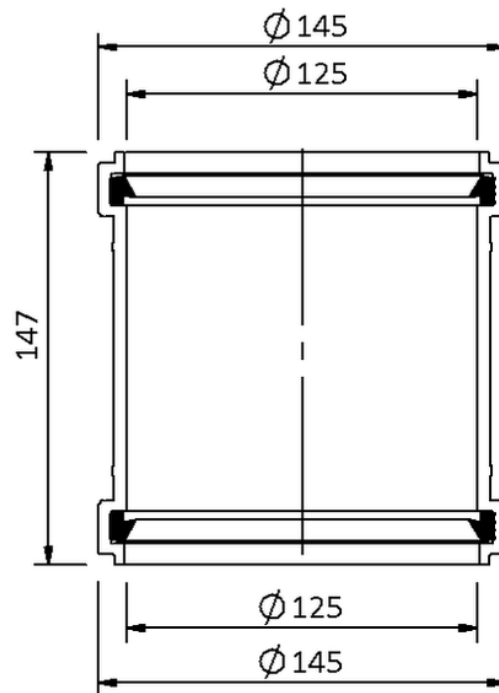

Technical drawing

SitaPipe PP slide-over coupler DN 125

SitaPipe PP slide-over coupler DN 125, DIN EN 1451-1

Article number

60030012

Changes possible due to technical development, subject to mistakes and printing errors.