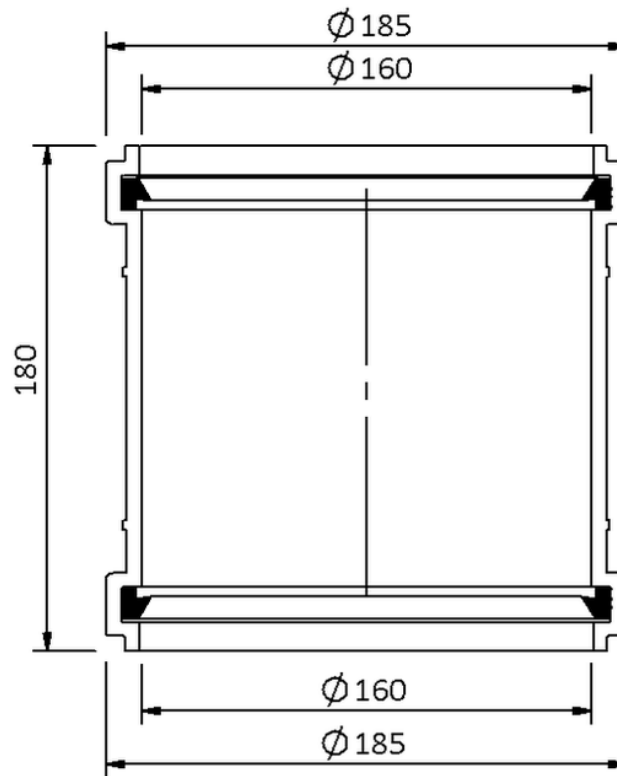

Technical drawing

SitaPipe PP slide-over coupler DN 150

SitaPipe PP slide-over coupler DN 150, DIN EN 1451-1

Article number

60030016

Changes possible due to technical development, subject to mistakes and printing errors.