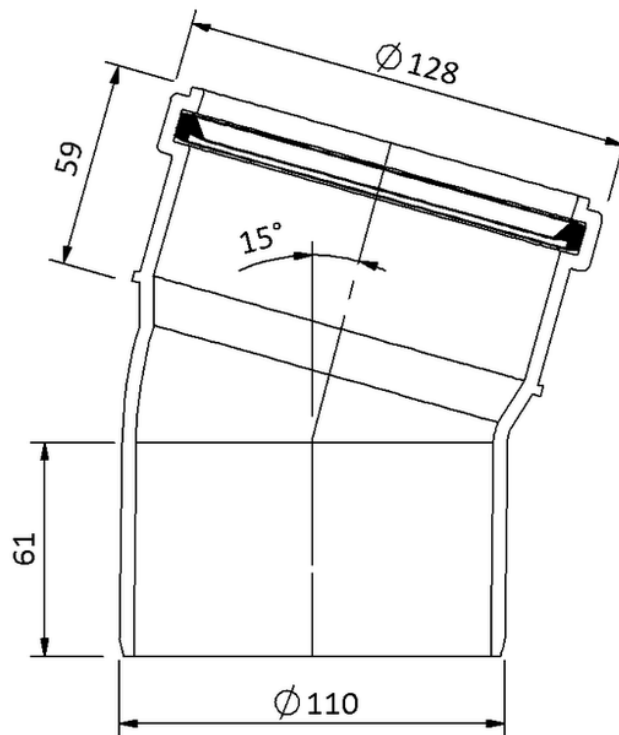

Technical drawing  
Sita**Pipe** PP bend 15° DN 100

---

---

SitaPipe PP bend 15° DN 100, DIN EN 1451-1

Article number

60041511

Changes possible due to technical development, subject to mistakes and printing errors.