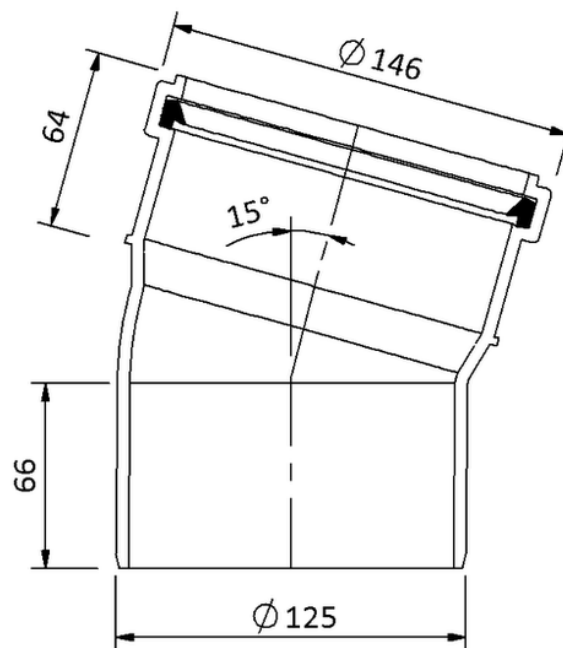

Technical drawing
Sita**Pipe** PP bend 15° DN 125

SitaPipe PP bend 15° DN 125, DIN EN 1451-1

Article number

60041512

Changes possible due to technical development, subject to mistakes and printing errors.