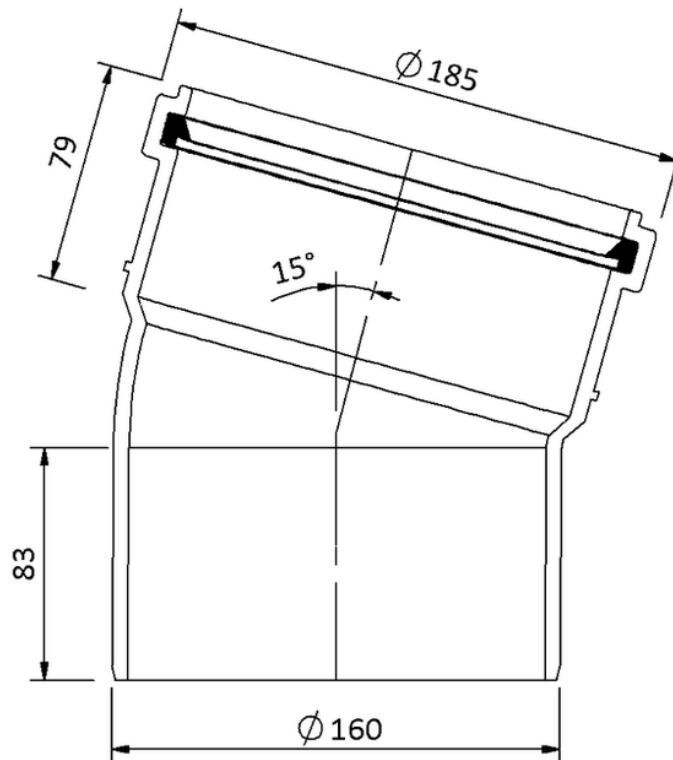

Technical drawing  
Sita**Pipe** PP bend 15° DN 150

---

---

SitaPipe PP bend 15° DN 150, DIN EN 1451-1

Article number

60041516

Changes possible due to technical development, subject to mistakes and printing errors.