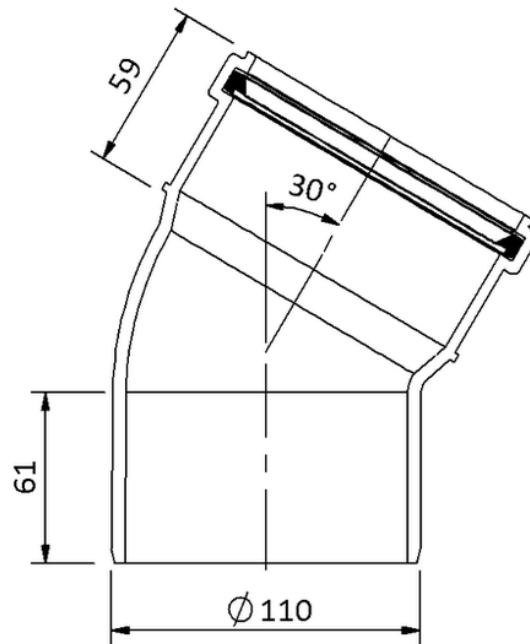

Technical drawing  
Sita**Pipe** PP bend 30° DN 100

---

---

SitaPipe PP bend 30° DN 100, DIN EN 1451-1

Article number

60043011

Changes possible due to technical development, subject to mistakes and printing errors.