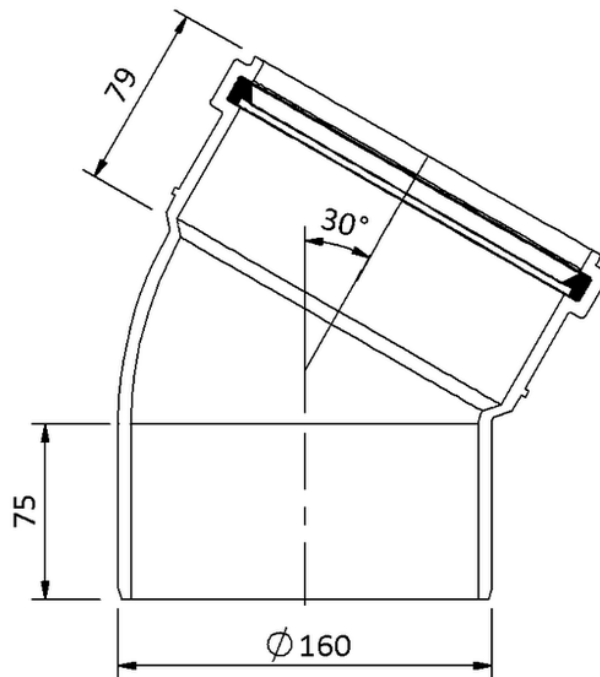

Technical drawing
Sita**Pipe** PP bend 30° DN 150

SitaPipe PP bend 30° DN 150, DIN EN 1451-1

Article number

60043016

Changes possible due to technical development, subject to mistakes and printing errors.