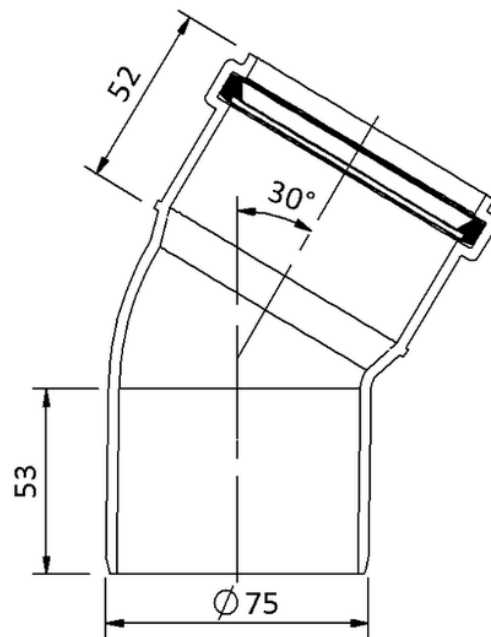

Technical drawing  
Sita**Pipe** PP bend 30° DN 70

---

---

SitaPipe PP bend 30° DN 70, DIN EN 1451-1

Article number

60043075

Changes possible due to technical development, subject to mistakes and printing errors.