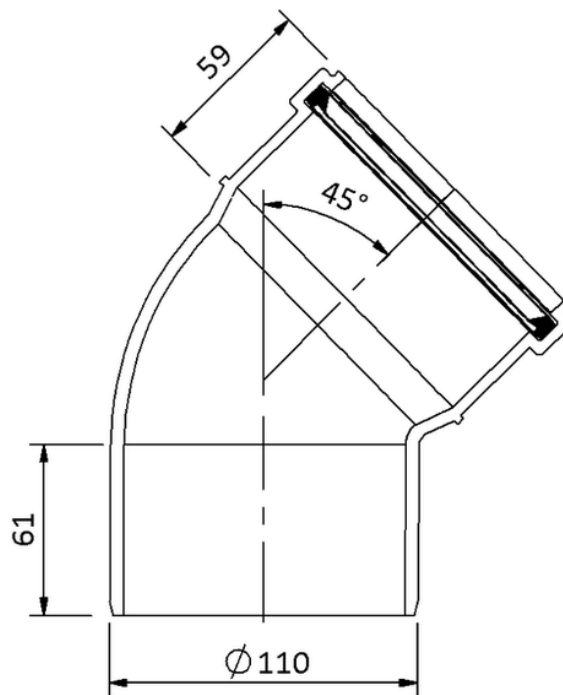

Technical drawing
Sita**Pipe** PP bend 45° DN 100

SitaPipe PP bend 45° DN 100, DIN EN 1451-1

Article number

60044511

Changes possible due to technical development, subject to mistakes and printing errors.