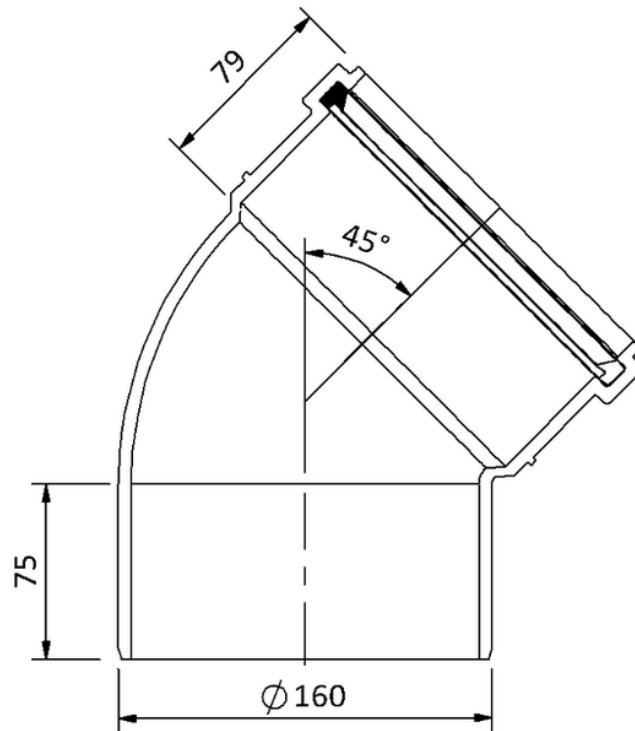

Technical drawing
Sita**Pipe** PP bend 45° DN 150

SitaPipe PP bend 45° DN 150, DIN EN 1451-1

Article number

60044516

Changes possible due to technical development, subject to mistakes and printing errors.