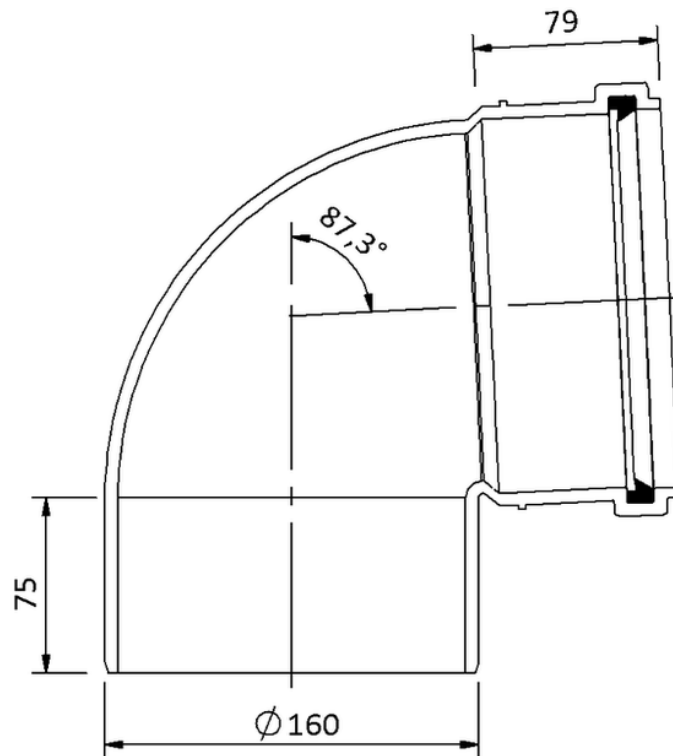

Technical drawing
Sita**Pipe** PP bend 87.3° DN 150

SitaPipe PP bend 87.3° DN 150, DIN EN 1451-1

Article number

60048816

Changes possible due to technical development, subject to mistakes and printing errors.