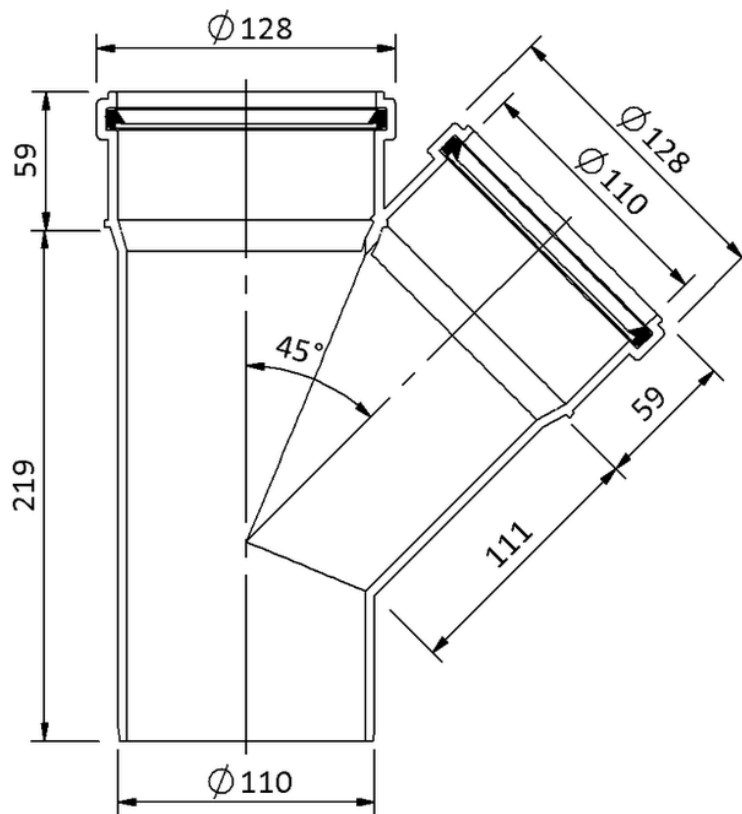

Technical drawing
Sita**Pipe** PP branch 45° DN 100/100

SitaPipe PP branch 45° DN 100/100, DIN EN 1451-1

Article number

60051111

Changes possible due to technical development, subject to mistakes and printing errors.