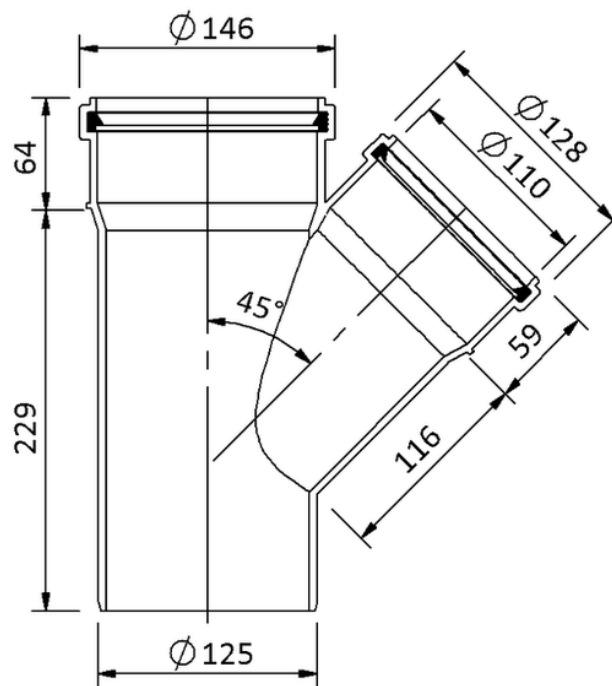

Technical drawing
Sita**Pipe** PP branch 45° DN 125/100

SitaPipe PP branch 45° DN 125/100, DIN EN 1451-1

Article number

60051112

Changes possible due to technical development, subject to mistakes and printing errors.