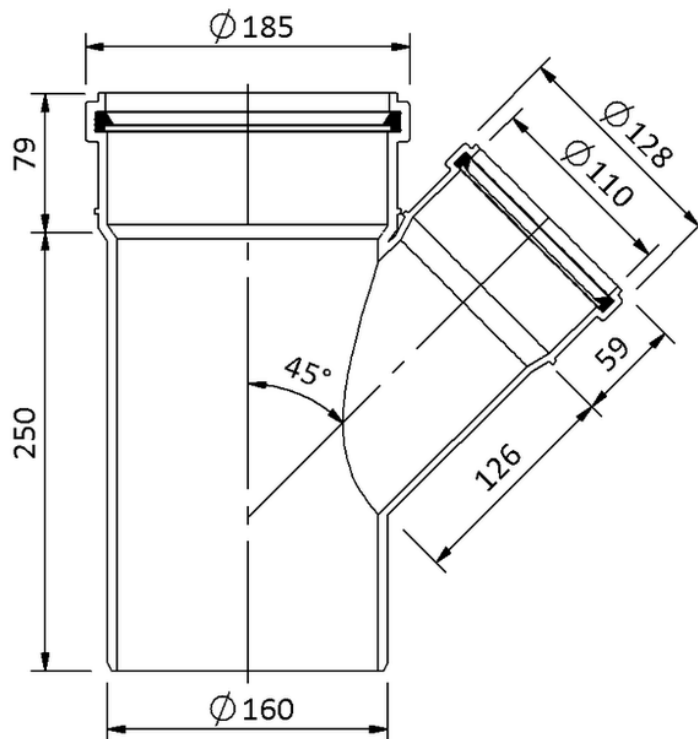

Technical drawing
Sita**Pipe** PP branch 45° DN 150/100

SitaPipe PP branch 45° DN 150/100, DIN EN 1451-1

Article number

60051116

Changes possible due to technical development, subject to mistakes and printing errors.