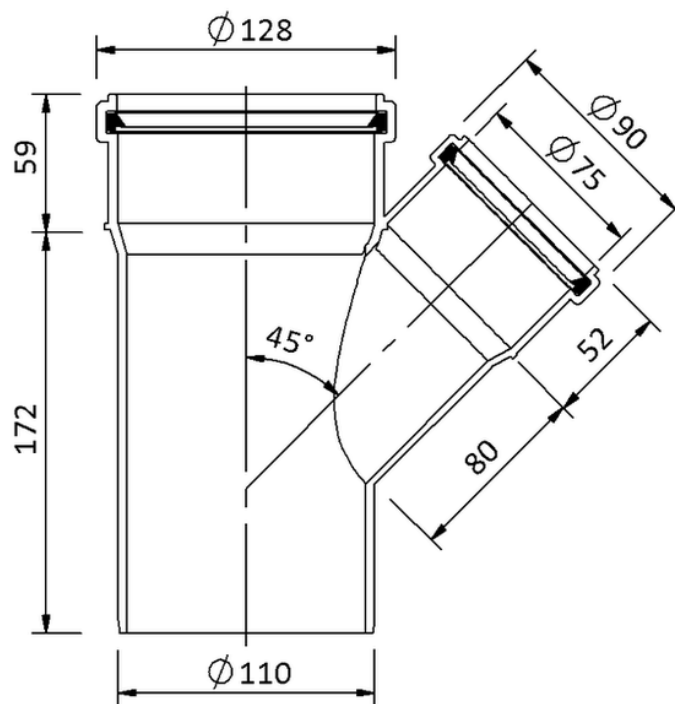

Technical drawing  
Sita**Pipe** PP branch 45° DN 100/70

---

---

SitaPipe PP branch 45° DN 100/70, DIN EN 1451-1

Article number

60051175

Changes possible due to technical development, subject to mistakes and printing errors.