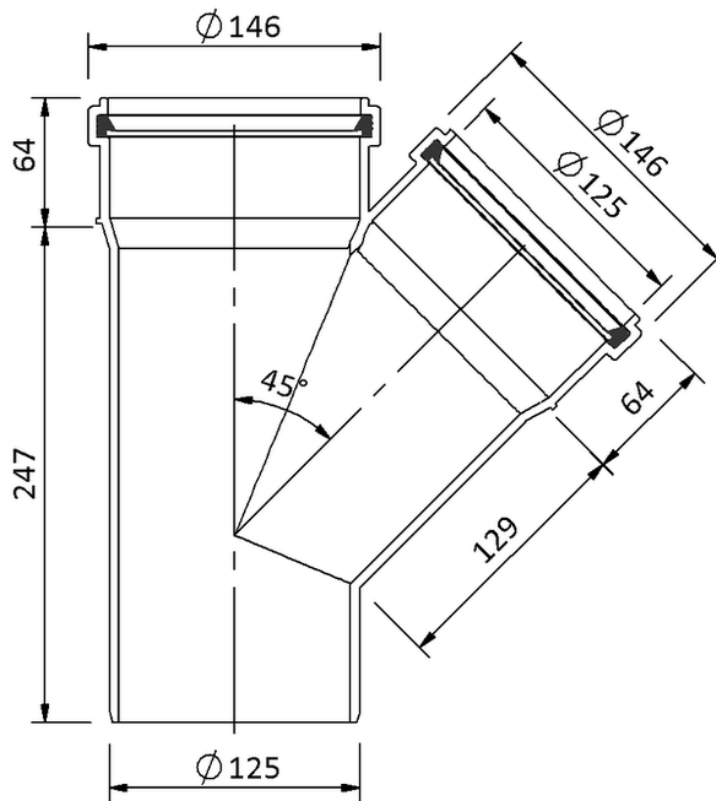

Technical drawing  
Sita**Pipe** PP branch 45° DN 125/125

---

---

SitaPipe PP branch 45° DN 125/125, DIN EN 1451-1

Article number

60051212

Changes possible due to technical development, subject to mistakes and printing errors.