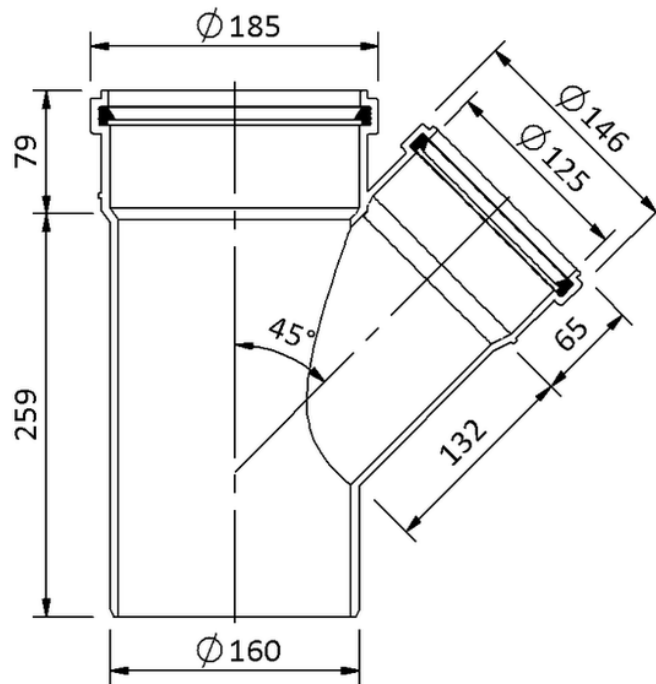

Technical drawing
Sita**Pipe** PP branch 45° DN 150/125

SitaPipe PP branch 45° DN 150/125, DIN EN 1451-1

Article number

60051216

Changes possible due to technical development, subject to mistakes and printing errors.