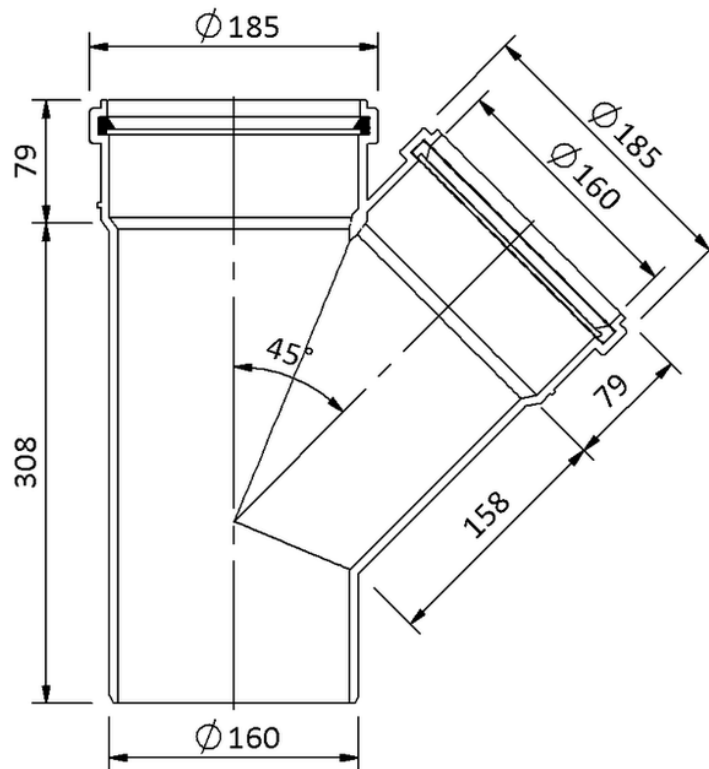

Technical drawing
Sita**Pipe** PP branch 45° DN 150/150

SitaPipe PP branch 45° DN 150/150, DIN EN 1451-1

Article number

60051616

Changes possible due to technical development, subject to mistakes and printing errors.