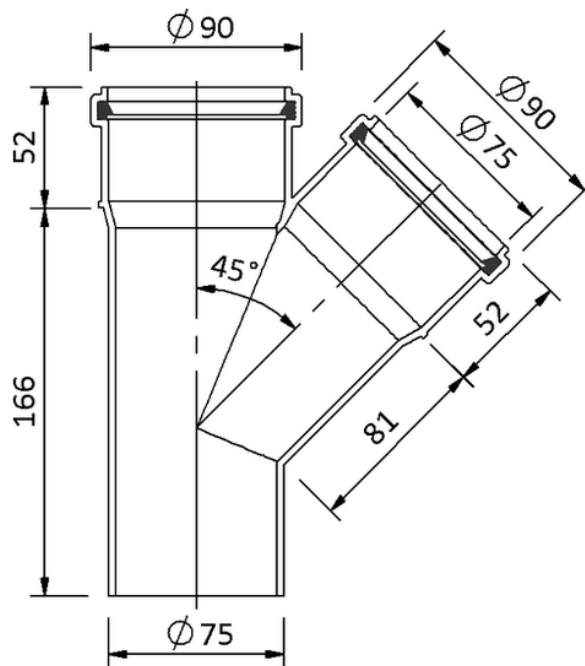

Technical drawing  
Sita**Pipe** PP branch 45° DN 70/70

---

---

SitaPipe PP branch 45° DN 70/70, DIN EN 1451-1

Article number

60057575

Changes possible due to technical development, subject to mistakes and printing errors.