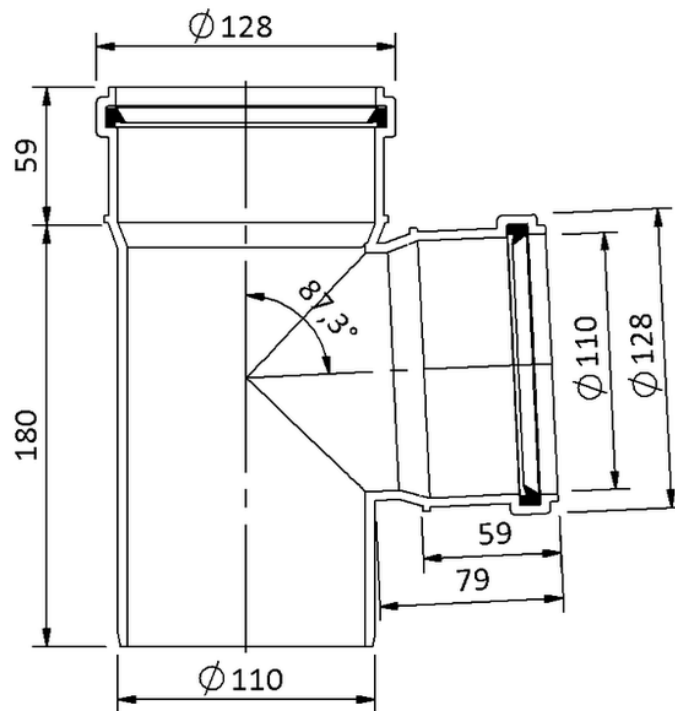

# Technical drawing

## SitaPipe PP branch 87.3° DN 100/100

SitaPipe PP branch 87.3° DN 100/100, DIN EN 1451-1

Article number

60061111

Changes possible due to technical development, subject to mistakes and printing errors.

Sita Bauelemente GmbH \* Ferdinand-Braun-Strasse 1 \* 33378 Rheda-Wiedenbrück, Germany \* Tel +49 2522 8340-0 \* Fax +49 2522 8340-100 \* info@sita-bauelemente.de \* www.sita-bauelemente.de