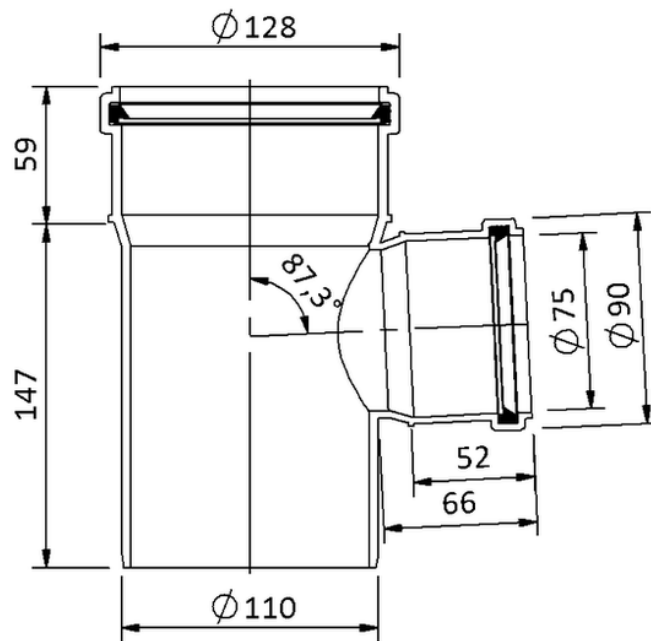

Technical drawing
Sita**Pipe** PP branch 87.3° DN 100/70

SitaPipe PP branch 87.3° DN 100/70, DIN EN 1451-1

Article number

60061175

Changes possible due to technical development, subject to mistakes and printing errors.