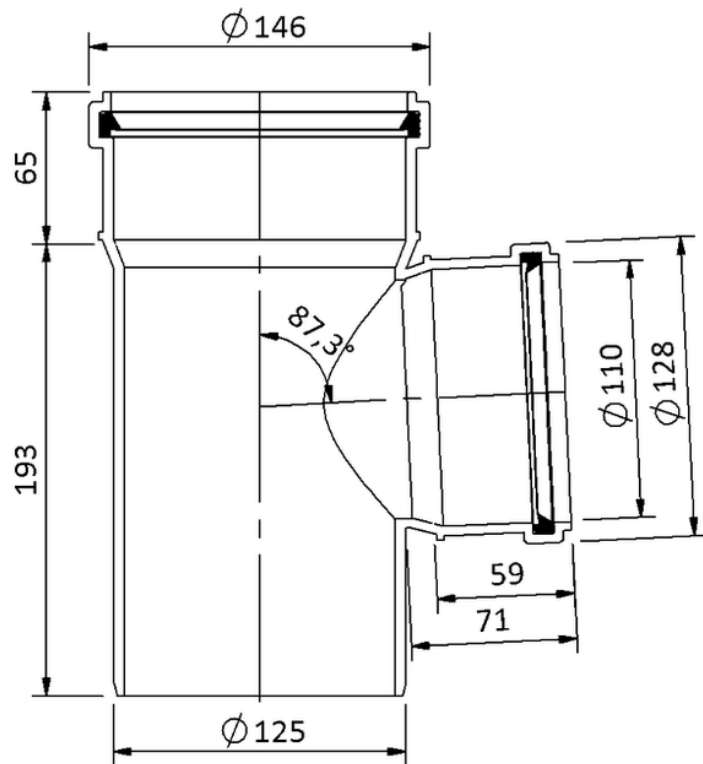

Technical drawing
Sita**Pipe** PP branch 87.3° DN 125/100

SitaPipe PP branch 87.3° DN 125/100, DIN EN 1451-1

Article number

60061211

Changes possible due to technical development, subject to mistakes and printing errors.