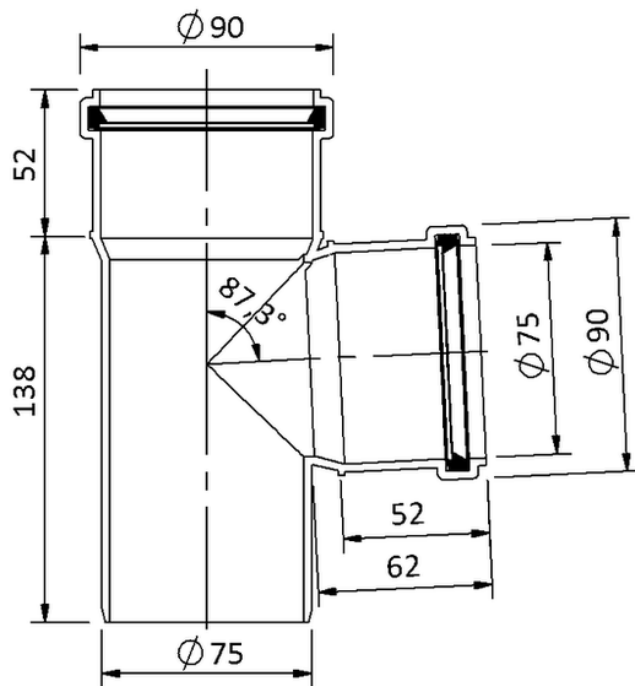

Technical drawing
Sita**Pipe** PP branch 87.3° DN 70/70

SitaPipe PP branch 87.3° DN 70/70, DIN EN 1451-1

Article number

60067575

Changes possible due to technical development, subject to mistakes and printing errors.