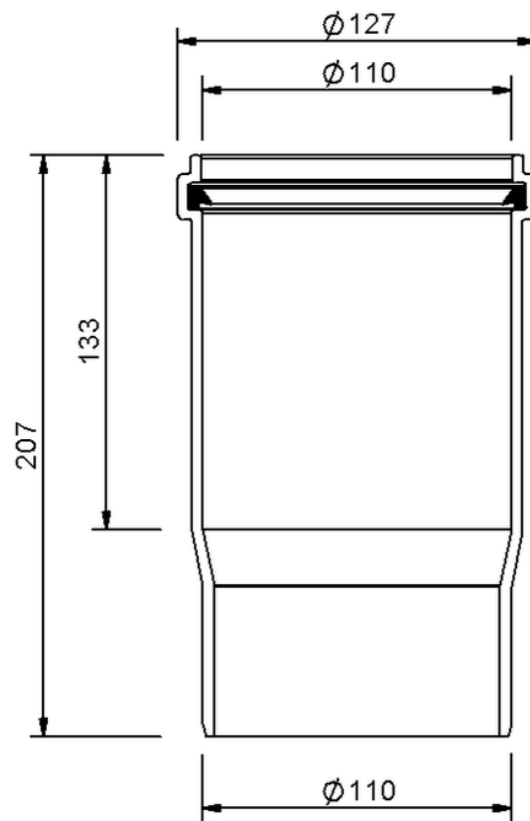

Technical drawing

SitaPipe PP long coupler DN 100

SitaPipe PP long coupler DN 100, DIN EN 1451-1

Article number

60070011

Changes possible due to technical development, subject to mistakes and printing errors.