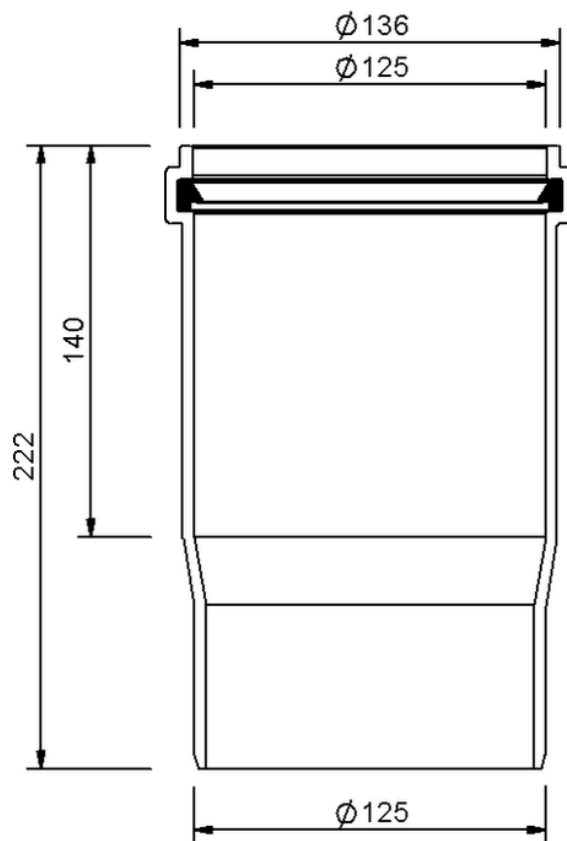

# Technical drawing

## SitaPipe PP long coupler DN 125

---

---

SitaPipe PP long coupler DN 125, DIN EN 1451-1

Article number

60070012

Changes possible due to technical development, subject to mistakes and printing errors.

Sita Bauelemente GmbH \* Ferdinand-Braun-Strasse 1 \* 33378 Rheda-Wiedenbrück, Germany \* Tel +49 2522 8340-0 \* Fax +49 2522 8340-100 \* info@sita-bauelemente.de \* www.sita-bauelemente.de