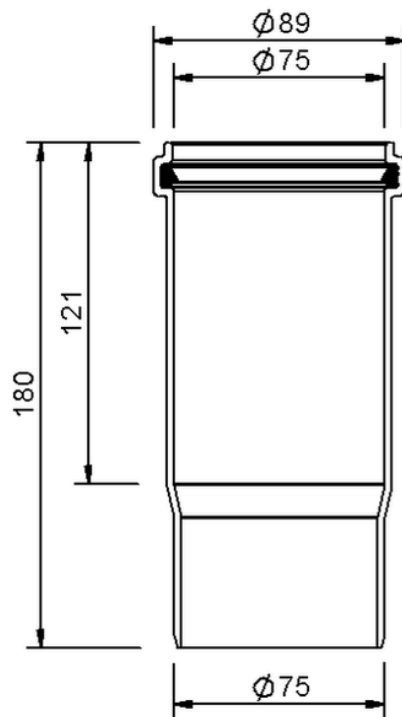

Technical drawing

SitaPipe PP long coupler DN 70

SitaPipe PP long coupler DN 70, DIN EN 1451-1

Article number

60070075

Changes possible due to technical development, subject to mistakes and printing errors.