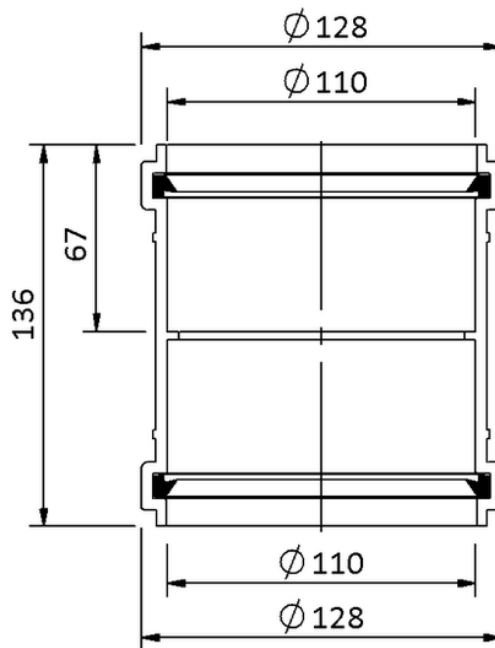

Technical drawing
Sita**Pipe** PP double plug-in coupler DN 100

SitaPipe PP double plug-in coupler DN 100, DIN EN 1451-1

Article number

60091111

Changes possible due to technical development, subject to mistakes and printing errors.