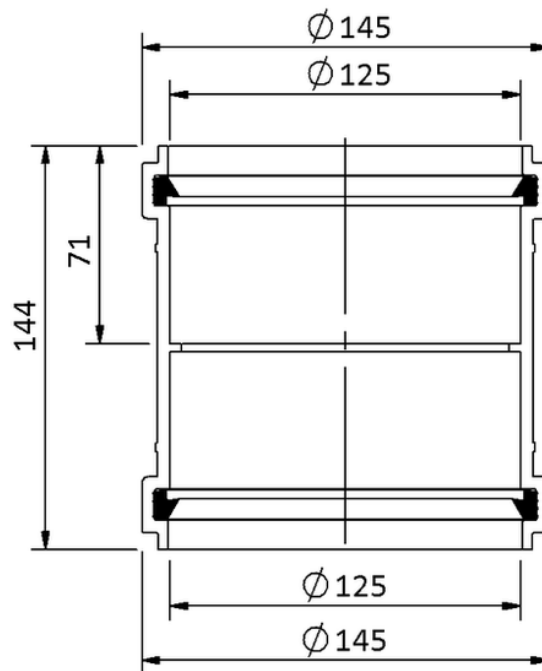

Technical drawing  
Sita**Pipe** PP double plug-in coupler DN 125

---

---

SitaPipe PP double plug-in coupler DN 125, DIN EN 1451-1

Article number  
60091212

Changes possible due to technical development, subject to mistakes and printing errors.