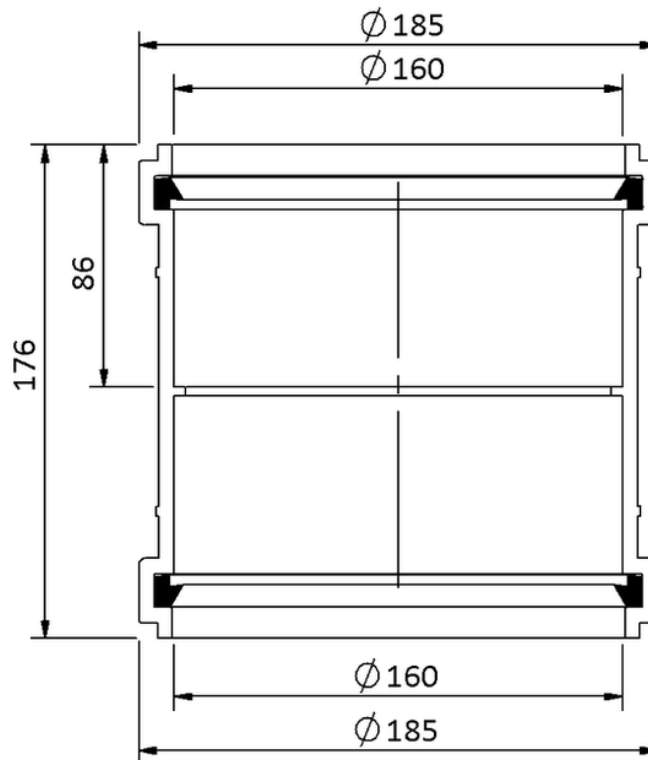

Technical drawing  
Sita**Pipe** PP double plug-in coupler DN 150

---

---

SitaPipe PP double plug-in coupler DN 150, DIN EN 1451-1

Article number

60091616

Changes possible due to technical development, subject to mistakes and printing errors.