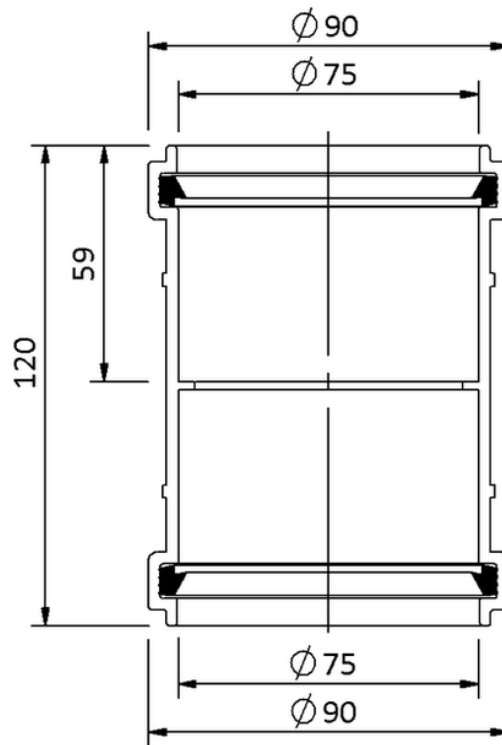

Technical drawing
Sita**Pipe** PP double plug-in coupler DN 70

SitaPipe PP double plug-in coupler DN 70, DIN EN 1451-1

Article number

60097575

Changes possible due to technical development, subject to mistakes and printing errors.